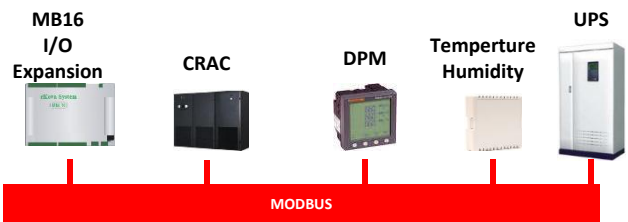

Specifications

Hardware

Memory	10GBytes
Data Points	64/128 data points
Real Time Clock	High Accuracy, Battery Backed
Logging	100M points and Alarms
System Access	Web Access. Limit to 50 concurrent users Optional - Mobile App
Graphics Reports	Customisable 3D Alarms, Trending, Power Reports, PUE

Communications

Network	100/1000 Ethernet Modbus TCP/IP Built in Wifi 802.11 b/g/n Built in GSM modem for SMS
Serial Port	1 x Modbus RTU

General

Operating Temperature	-20 to 50°C
Storage Temperature	-20 to 50°C
Power Supply Voltage	12VDC
Power Consumption	18W
Dimensions	120x120x24mm

WEB VIEW

ekoBOX

Web Browser

Mobile App

ETHERNET/INTERNET