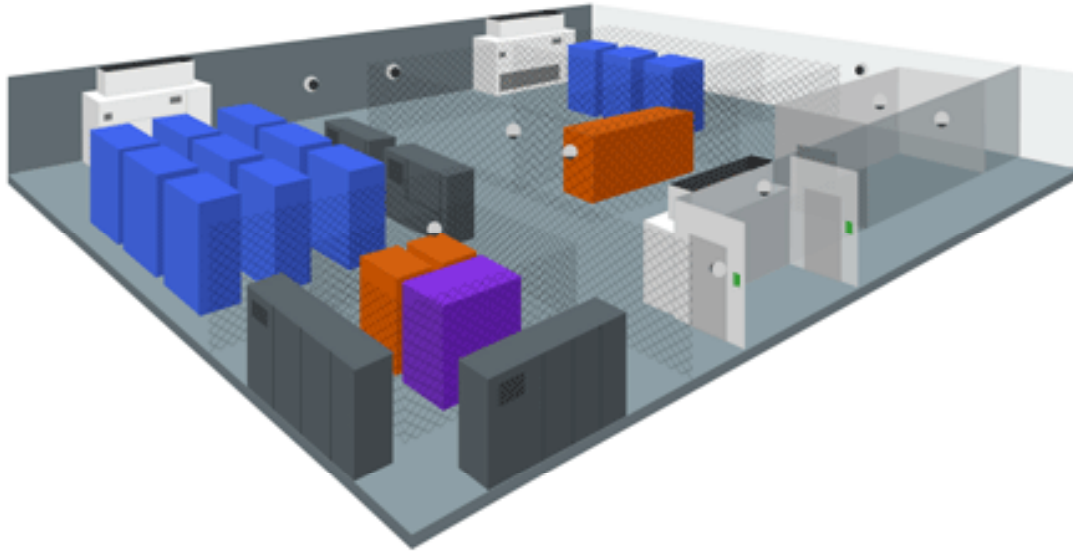

DISPLAY & REPORTS

Graphical Trending

Versatile Configurable Reporting

Graphical or Text Mode

SMS & Email Notification

SMS Acknowledgement of Alarms

3D Graphical Maps

Multiple Layered Plan

Fast Access to Data

Real-Time Display of Data

Multi User Reporting