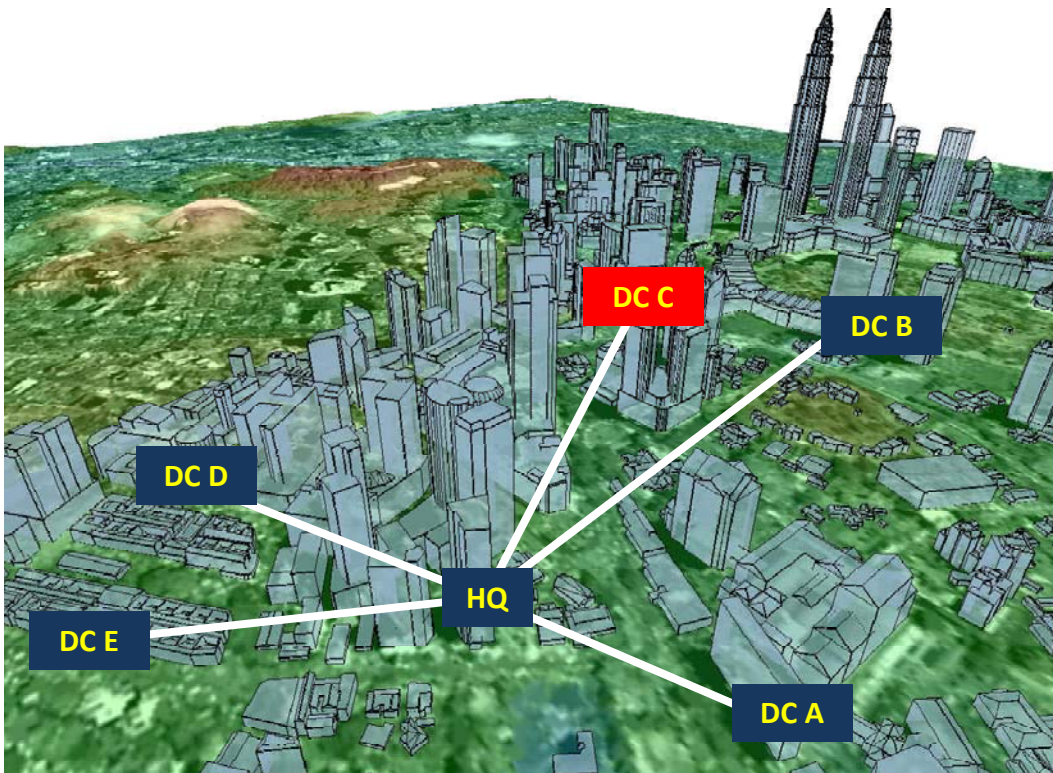

MULTIPLE SITE SUPPORT

The ekoSYSTEM software is designed for centralized multi-site support. For operators with more than one site, ekoSYSTEM enables all monitoring to be done in one location. This reduces manpower requirement and equipment cost. Each site only requires the ekoLITE controllers. There are no expensive servers to maintain. web access and multiple user with partitioned access,

this system provides unprecedented efficiency and low operating costs. This further reduces maintenance and energy cost. Combined with ekoSYSTEM web access and multiple user with partitioned access, this system provides unprecedented efficiency and low operating costs.