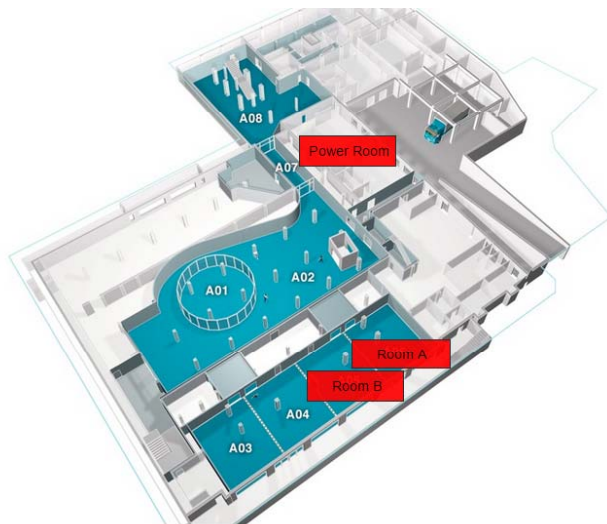

ekoSYSTEM DCIM

The ekoSYSTEM software is a Data Center Infrastructure Management (DCIM) System. It maintains a simple design with unparalleled functionalities and scalability. The ekoSystem solution has been used from small data rooms to large scale data centers. Its core features include web browser interface with multiple user access,

multiple layered Graphics Display, Data Trending, Alarm Notifications by SMS and email, and Flexible reports.

EkoSYSTEM comes with Power Monitoring Modules that use the Digital Power Meters (DPM) or Branch Circuit Monitoring Systems (BCMS). This allows visibility in the power usage for a data center.

Monitoring Solutions

- Temperature & Humidity
- Power Distribution Unit (PDU)
- Precision Air Conditioning
- Uninterruptable Power Supply
- Water Leak Detector
- Digital Power Meters
- Power Breakers
- VESDA & Fire Alarm Systems